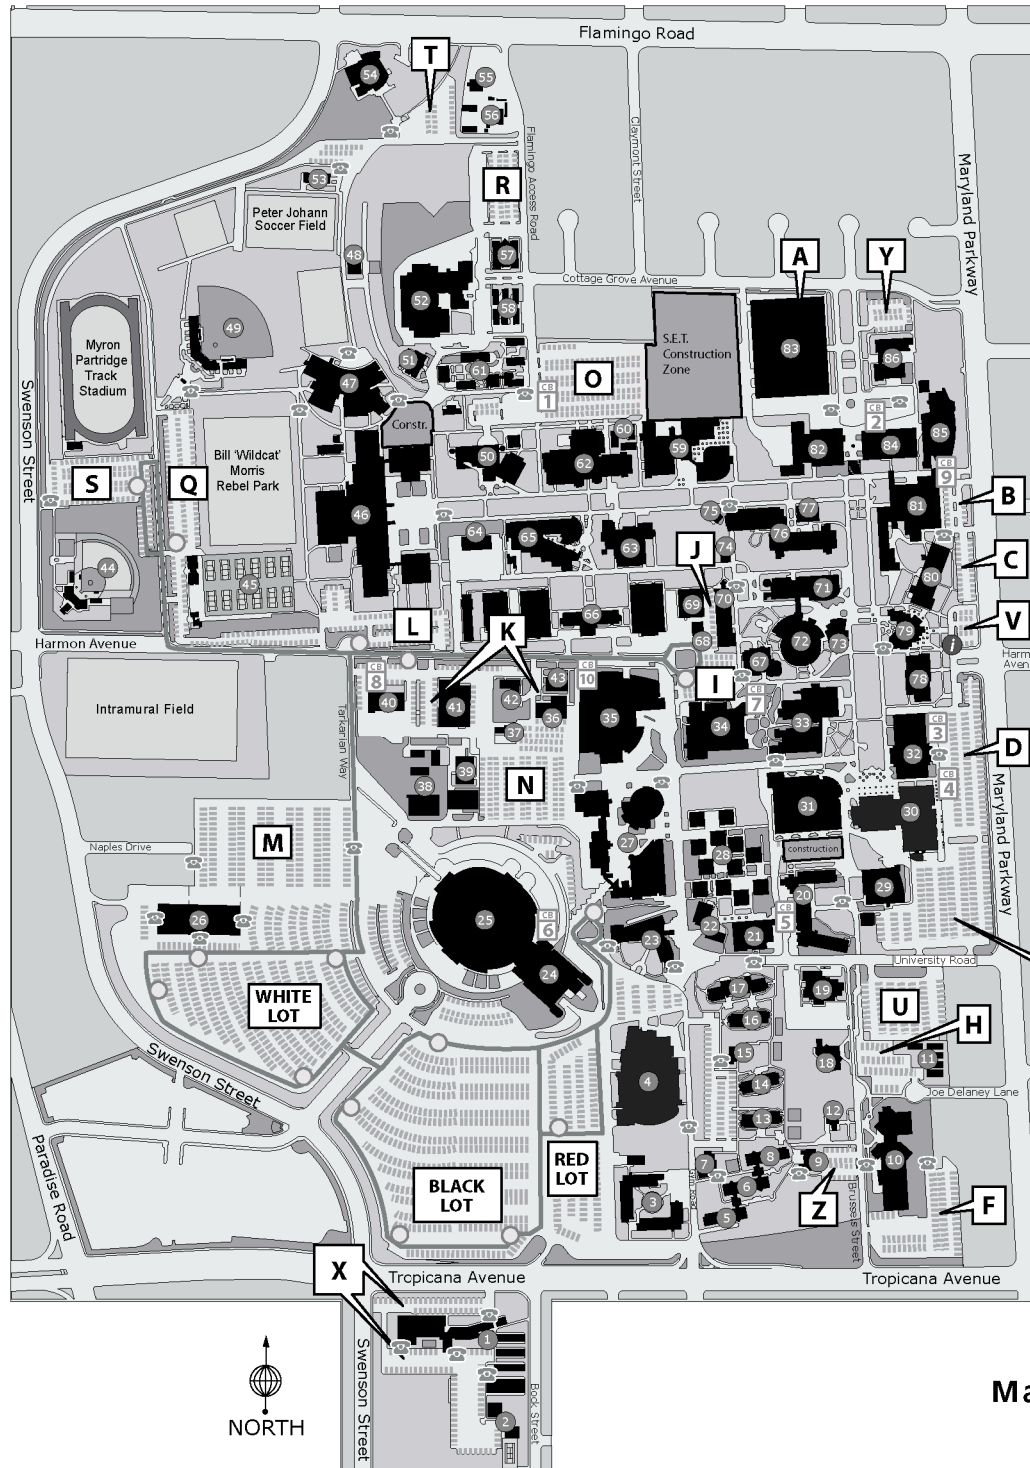

- PARKING LOT ACCESS:**
- FACULTY/STAFF PARKING:**  
A, B, C, D, E, I, J, K, L, M, N, O, Q, X, Y, Z, Red Lot, and White Lot
- STUDENT PARKING:**  
A, E, F, H, L, M, O, Q, R, T, U, X, Black Lot, Red Lot, and White Lot
- METERED PARKING:**  
A, C, D, I, K, L, N, O, U, V, X, Y, Z, Red Lot, and White Lot
- NO PARKING PERMIT REQUIRED:**  
S
- HANDICAP PARKING:**  
All lots except M & V
- RESERVED PARKING:**  
A, and N